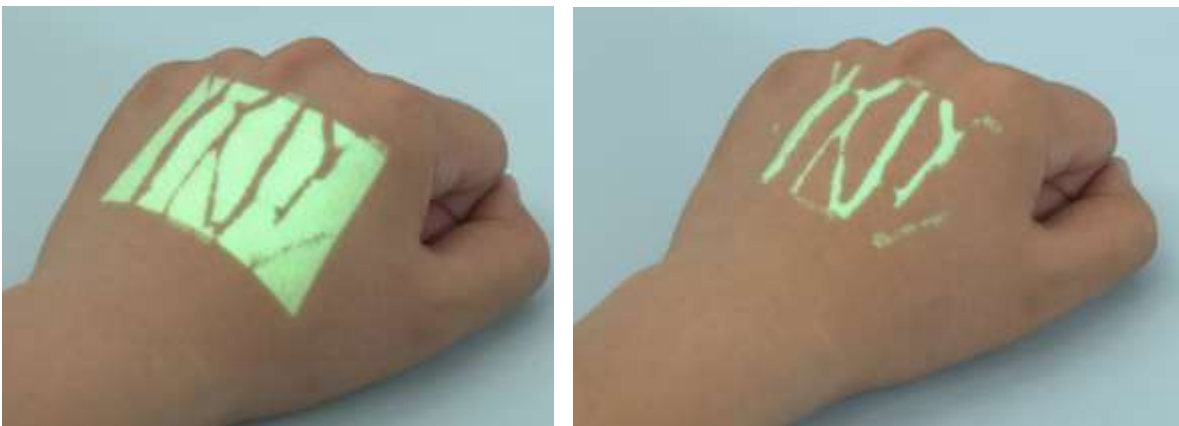

- -Enhancement Mode: Enhance the clarity of blood vessel detection.
- -Sleep Mode: enter into low power mode when the user needs short intervals and can be waked up quickly.

Technical Parameter

Infrared light detection without harm to human body.
Infrared detection depth: 8mm
Best detection distance: 15-25cm
Accuracy of blood vessel position: $\pm 0.5\text{mm}$
Accuracy of blood vessel resolution: $\pm 0.5\text{mm}$
Low working noise: $\leq 40\text{Bp}$
The battery power can be displayed at the upper side of the projected image.
Low Battery capacity prompt.
Panasonic 3400mA rechargeable lithium battery, 3 hours duration.
American DLP projection technology.
Power supply of charging: 5V 2.0A, 100V-240V 50Hz-60Hz
Weight: 280g
Size: 20*6*6.5cm

Clinical Case

Standard Configuration

- Main machine
- Charging cable
- Charging adapter
- Aluminum Carrying Case
- User's manual
- Calibration card
- Warranty card